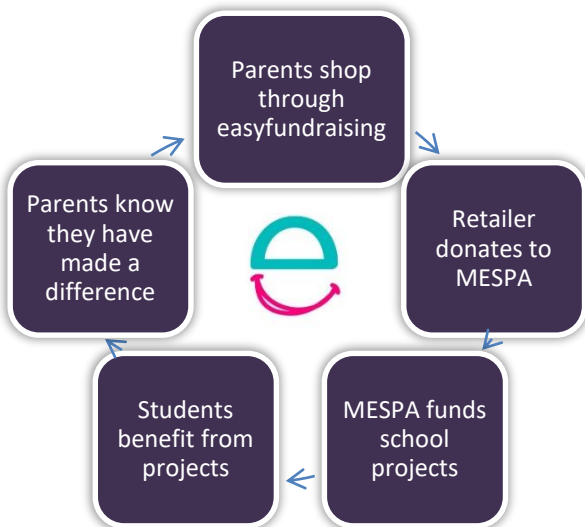

[Please register here](#)

Maiden Erlegh School
Parents – thank you!
Over £525 raised!
Now we need your help
to reach £600!

Parents - Did you know.....?

Your top donations from: **Booking.com, Expedia**

Your most popular easyfundraising retailers:

Amazon, ebay, M&S, John Lewis, H&M, Waitrose

Range of donations: **between 1p and £25**

- no matter how big or small, it all adds up!

Number of retailers: **now 3,567!**

Registered, but still to raise?

Remember to shop through easyfundraising website each time to ensure your donation is raised:

- Bookmark website, or make it your homepage
- Use the handy tools available:

Install the Donation Reminder

Download the easyfundraising app

Then choose your retailer and **shop as normal!**

★ **Ho-Ho-Hooray!**
Many retailers have increased donation offers for Christmas shopping!