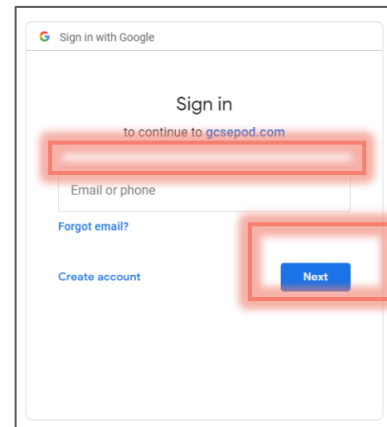

Logging into GCSEPod using Google

1. Go to www.gcsepod.com and click

2. Click  [Sign In with Google](#)

3. Select or type in your email and click [Next](#)

4. Enter your password and click

[Next](#)

That's it! You're signed into GCSEPod and can now complete the website tour.