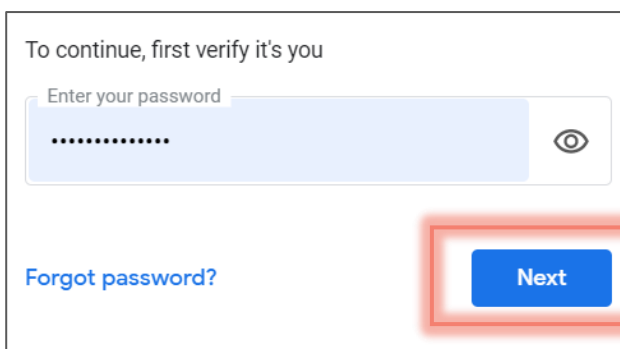

Logging into GCSEPod using Google

1. Go to www.gcsepod.com and click

2. Click  [Sign In with Google](#)

3. Select or type in your email and click [Next](#)

4. Enter your password and click

[Next](#)

That's it! You're signed into GCSEPod and can now complete the website tour.