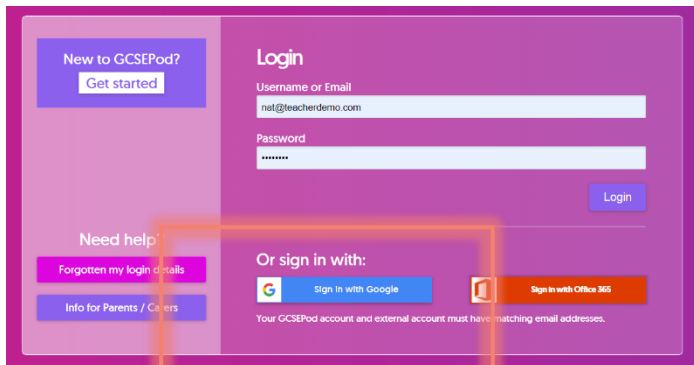

Logging into GCSEPod using Google

1. Go to www.gcsepod.com and click

2. Click  [Sign In with Google](#)

3. Select or type in your email and click [Next](#)

4. Enter your password and click

[Next](#)

That's it! You're signed into GCSEPod and can now complete the website tour.